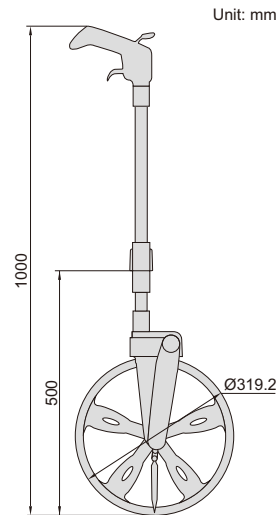

MEASURING WHEEL

- ABS plastic frame, wear-resistant PU tire
- Two-section foldable handle

after folding

backpack (included)

Code	Range	Resolution
7145-1	0.1-9999.9m	0.1m

7145-1

Unit: mm